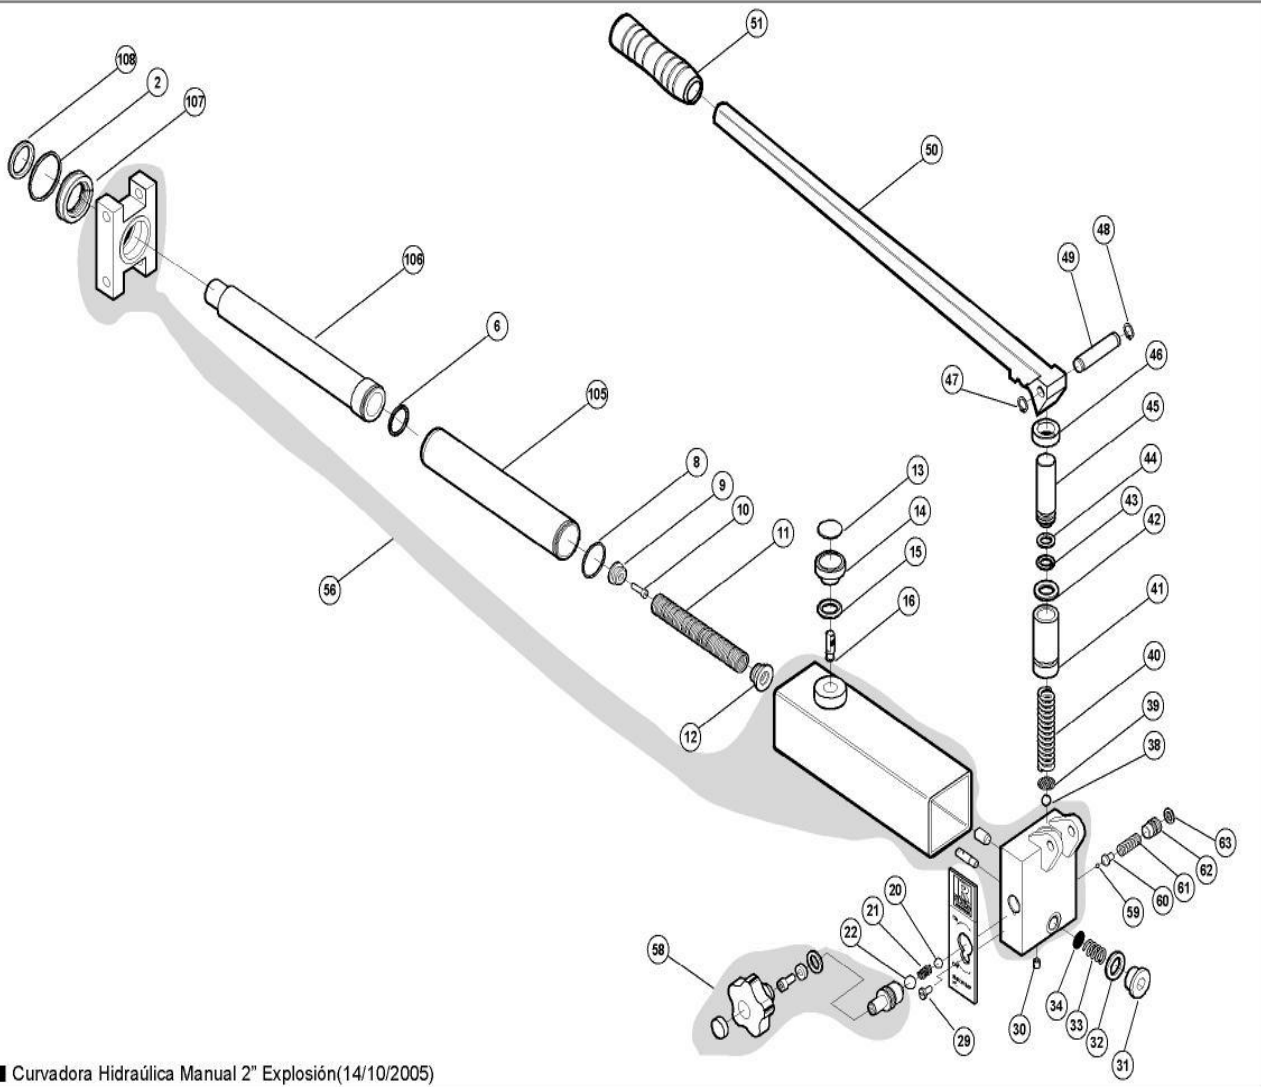

7U20000 00 V.3 CENTRAL HIDRAULICA 2" MANUAL - ROBULL MANUAL 14/10/

■ Curvadora Hidráulica Manual 2" Explosión(14/10/2005)

Posic.	Article	M.	Part Number	Description
	7770152	00		MAINTENANCE KIT
2	7770027	00		CYLINDER NUT JOINT
6	7770022	00		PISTON JOINT
8	7770021	00		CYLINDER JOINT
9	7770018	00		INSIDE TOP
10	7770019	00		SCREW
11	7770017	00		SPRING
12	7770015	00		OUTSIDE TOP
13	7770107	00		"OPEN" PLATE
14	7770036	00		TOP
15	7770037	00		TOP JOINT D/18.3XD/3.6
16	7770038	00		OIL LEVEL
20	7770092	00		STEEL BALL D/7 SKF RB 7
21	7770039	00		SPRING
22	7770040	00		STEEL BALL D/11 SKF RB11
29	7770047	00		STOP SCREW
30	7770119	00		THREADED BOLT M6X6 DIN-913
31	7770010	00		OIL TOP
32	7770011	00		COPPER WASHER
33	7770012	00		FILTER SPRING
34	7770093	00		WIDE MESH FILTER
38	7770092	00		STEEL BALL D/7 SKF RB 7
39	7770013	00		METALLIC FILTER
40	7770008	00		SPRING
41	7770003	00		PISTON CYLINDER
42	7770004	00		PISTON CYLINDER JOINT D/16.9XD

7U20000 00 V.3 CENTRAL HIDRAULICA 2"MANUAL - ROBULL MANUAL 14/10/

Posic.	Article	M.	Part Number	Description
43	7770007	00		O RING D/18X11.2X2.2
44	7770006	00		UPPER INJECTION PISTON JOINT
45	7770005	00		INJECTION PISTON
46	7770002	00		N U T
48	7770033	00		SAFETY RING
49	7770032	00		AXLE
50	7770034	00		HANDLE LEVER
51	7770035	00		PLASTIC HANDLE
56	7770137	00		MANUAL BODY SET 2"
58	7770118	00		KNOB SET
59	7770132	00		STEEL BALL DIAMETER 2
60	7770131	00		BALL PUSHER
61	7770133	00		SPRING
62	7770134	00		SCREW
63	2110019	00		O RING
105	7770020	00		CYINDER
106	7770024	00		PISTON
107	7770025	00		CYLINDER NUT
108	7770026	00		NUT JOINT